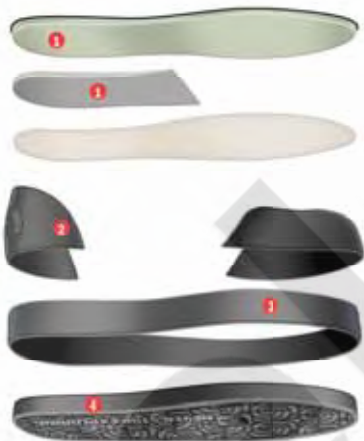

LIFESTYLE
MANASLU

STYLES:
W Mountain Bootie

- 1 Partially recycled EVA footbed
- 2 Climbing-inspired scratched rubber toe & heel guards
- 3 Durable abrasion-resistant rubber outsole
- 4 Partially recycled rubber outsole