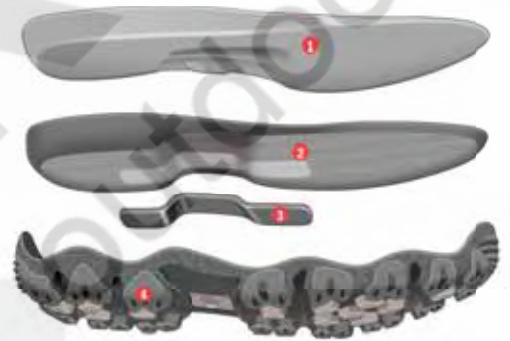

LIFESTYLE
VOLCAN

STYLES:
M Vesper Boot
M Vesper

- 1 EVA Northotic™ footbed
- 2 Molded EVA drop-in midsole
- 3 Internal nylon shank
- 4 TNF™ Winter Grip™ outsole with Ice Pick™ lugs