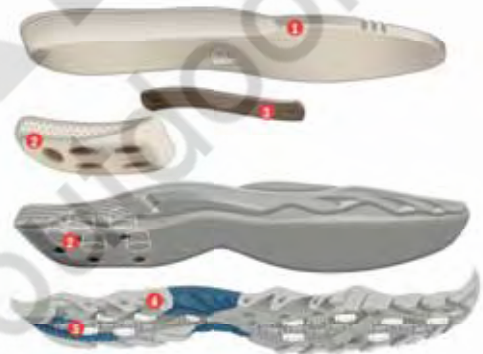

INSULATED
CHAMPRA

STYLES:
M/W Chilkats

- 1 Compression-molded EVA insole
- 2 Compression-molded EVA midsole
- 3 Steel shank insert
- 4 Durable TNF Winter Grip™ rubber outsole

INSULATED
SNOWMASS

STYLES:
W Gannett Peak

- 1 Northotic ergonomic EVA footbed
- 2 Heal Cradle™ technology EVA midsole with dual density X-2" heel insert
- 3 Injection-molded nylon shank insert
- 4 TNF Winter Grip™ rubber outsole
- 5 Ice Pick™ temperature sensitive rubber lugs