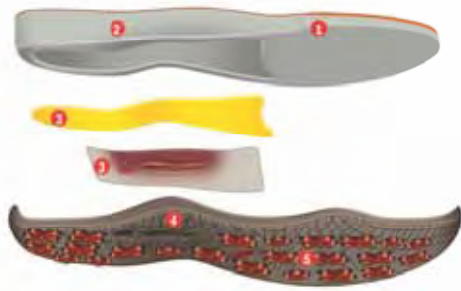

1 Northotic EVA footbed
2 Cushioned compression molded EVA midsole
3 Ice Pick™ temperature sensitive rubber pods

INSULATED
SNEFFELS

STYLES:
M NSE Tent Bootie III
W NSE Tent Bootie IV
W NSE Tent Mule Fur II
M NSE Tent Mule II
W NSE Tent Mule II

1 Abrasion-resistant rand
2 Cushioned compression molded EVA midsole
3 Rubber line mold on highly durable nylon mesh outsole

LIFESTYLE
API

STYLES:
W Abby III
W Janey
W Nuptse Knee-High

- 1 Molded EVA Northotic™ ergonomic footbed
- 2 Compression-molded EVA midsole with dual-density Heel Cradle™
- 3 Nylon and ESS midfoot shank
- 4 Exclusive Vitram™ rubber outsole