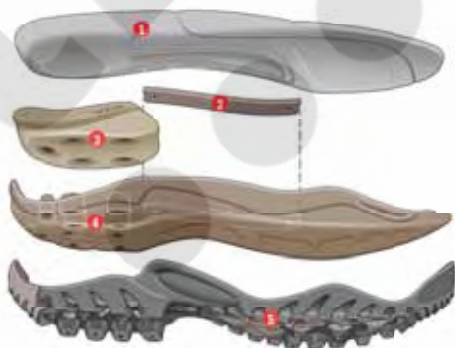

INSULATED
OWENS

STYLES:
M/W Flow Chute

- 1 Dual-density X-2" footbed
- 2 Compression molded EVA midsole
- 3 Injection-molded nylon shank insert
- 4 Durable TNF Winter Grip™ rubber outsole
- 5 Ice Pick™ outsole lugs

INSULATED
CHAMPRA

STYLES:
M/W Chilkats

- 1 Compression-molded EVA insole
- 2 Compression-molded EVA midsole
- 3 Steel shank insert
- 4 Durable TNF Winter Grip™ rubber outsole

INSULATED
SNOWMASS

STYLES:
W Gannett Peak

- 1 Northotic ergonomic EVA footbed
- 2 Heal Cradle™ technology EVA midsole with dual density X-2" heel insert
- 3 Injection-molded nylon shank insert
- 4 TNF Winter Grip™ rubber outsole
- 5 Ice Pick™ temperature sensitive rubber lugs

INSULATED
GASHERBRUM

STYLES:
M Gannett Peak

- 1 EVA Northotic™ footbed
- 2 Internal nylon shank
- 3 Injection-molded X-2" EVA heel insert
- 4 Dual-density EVA midsole
- 5 TNF Winter Grip™ outsole with Ice Pick™ rubber lugs