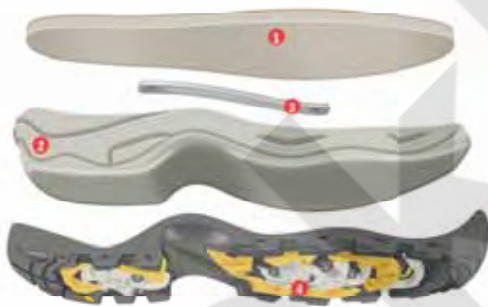

INSULATED
ISOTORO NAL

STYLES:
M/W Slot

- 1 Dual density X-2" footbed
- 2 Heal Cradle™ technology EVA heel insert
- 3 Compression molded EVA midsole
- 4 Injection-molded nylon shank insert
- 5 Durable TNF Winter Grip™ rubber outsole
- 6 Ice Pick™ outsole lugs

INSULATED
OWENS

STYLES:
M/W Flow Chute

- 1 Dual-density X-2" footbed
- 2 Compression molded EVA midsole
- 3 Injection-molded nylon shank insert
- 4 Durable TNF Winter Grip™ rubber outsole
- 5 Ice Pick™ outsole lugs

INSULATED
CHAMPRA

STYLES:
M/W Chilkats

- 1 Compression-molded EVA insole
- 2 Compression-molded EVA midsole
- 3 Steel shank insert
- 4 Durable TNF Winter Grip™ rubber outsole

INSULATED
SNOWMASS

STYLES:
W Gannett Peak

- 1 Northotic ergonomic EVA footbed
- 2 Heal Cradle™ technology EVA midsole with dual density X-2" heel insert
- 3 Injection-molded nylon shank insert
- 4 TNF Winter Grip™ rubber outsole
- 5 Ice Pick™ temperature sensitive rubber lugs