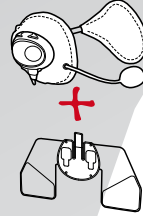

Midland BT SKI is fitted with a plug that enables it to be wired to an iPod/MP3 player and/or to PMR446 transceivers allowing communications amongst various users.

DUAL USE:
WITH/WITHOUT HELMET

WATERPROOF STEREO

From the ski run to the road

ITALIAN DESIGN

BT SKI

BLUETOOTH® STEREO HEADSET INTERCOM COMMUNICATION SYSTEM

Midland BT SKI can also be easily worn also with a semi-rigid ski helmet without any mounting kit or fix thanks to the Velcro strap provided.

WITHOUT HELMET
Ear warmer headset

WITH SEMI-RIGID HELMET
WITH EARPAD
Ear warmer headset + velcro band
to fix the device onto the helmet

WITH SEMI-RIGID HELMET
WITHOUT EARPAD
Ear warmer headset

BT SKI CONNECTIONS