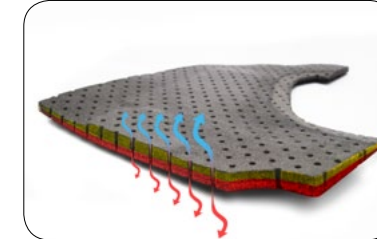

2) DUAL-DENSITY FOAM WITH VENTILATION HOLES